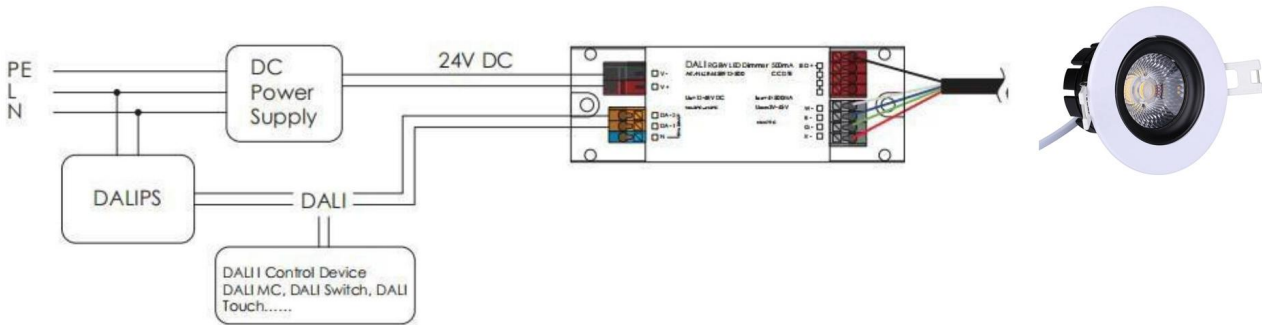

Ming Feng Lighting Co.,Ltd

Add: Fumin Technopark B, Wen Tang Heng Ling Industrial, Dongcheng District, Dongguan, Guangdong Province, China.
www.mingfeng-lighting.com mf@mingfeng-lighting.com
Tel:86-769-23320862, Fax:86-769-23320862