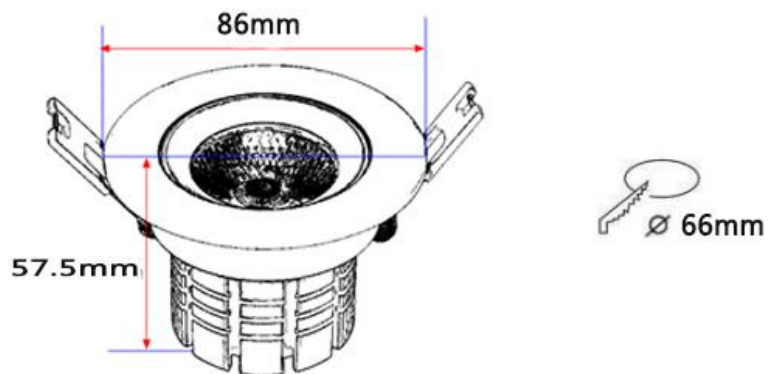

Adjustable Tunable White Downlight Data Sheet

Model NO.: MF-SP08CW-D

Dimensions:

Ming Feng Lighting Co.,Ltd

Add: Fumin Technopark B, Wen Tang Heng Ling Industrial, Dongcheng District, Dongguan, Guangdong Province, China.
www.mingfeng-lighting.com mf@mingfeng-lighting.com
Tel:86-769-23320862, Fax:86-769-23320862

Product Parameters:

Input voltage	DC12/24V
Product Size	Dia86*H57.5mm, Cutout: 66mm
Power(watt)	8W
Color temperature	Tunable white(2700K-6500K, 2000K-6000K, 1800K-4500K 3 options adjustable)
LED Chip	Epistar COB
PF	≥0.90
Housing Colour	Black+ White
Luminous Flux (lm)	640-800LM
CRI (Ra)	>80
Lifespan	≥35000hrs
Beam Angle	38°
Material	Die-casting Aluminum
Operating Temperature	-20°C ~50°C
Dimmable	Y
IP	20
Certificate	CE/ RoHS
Mounted	Recessed
Warranty Period	2 years